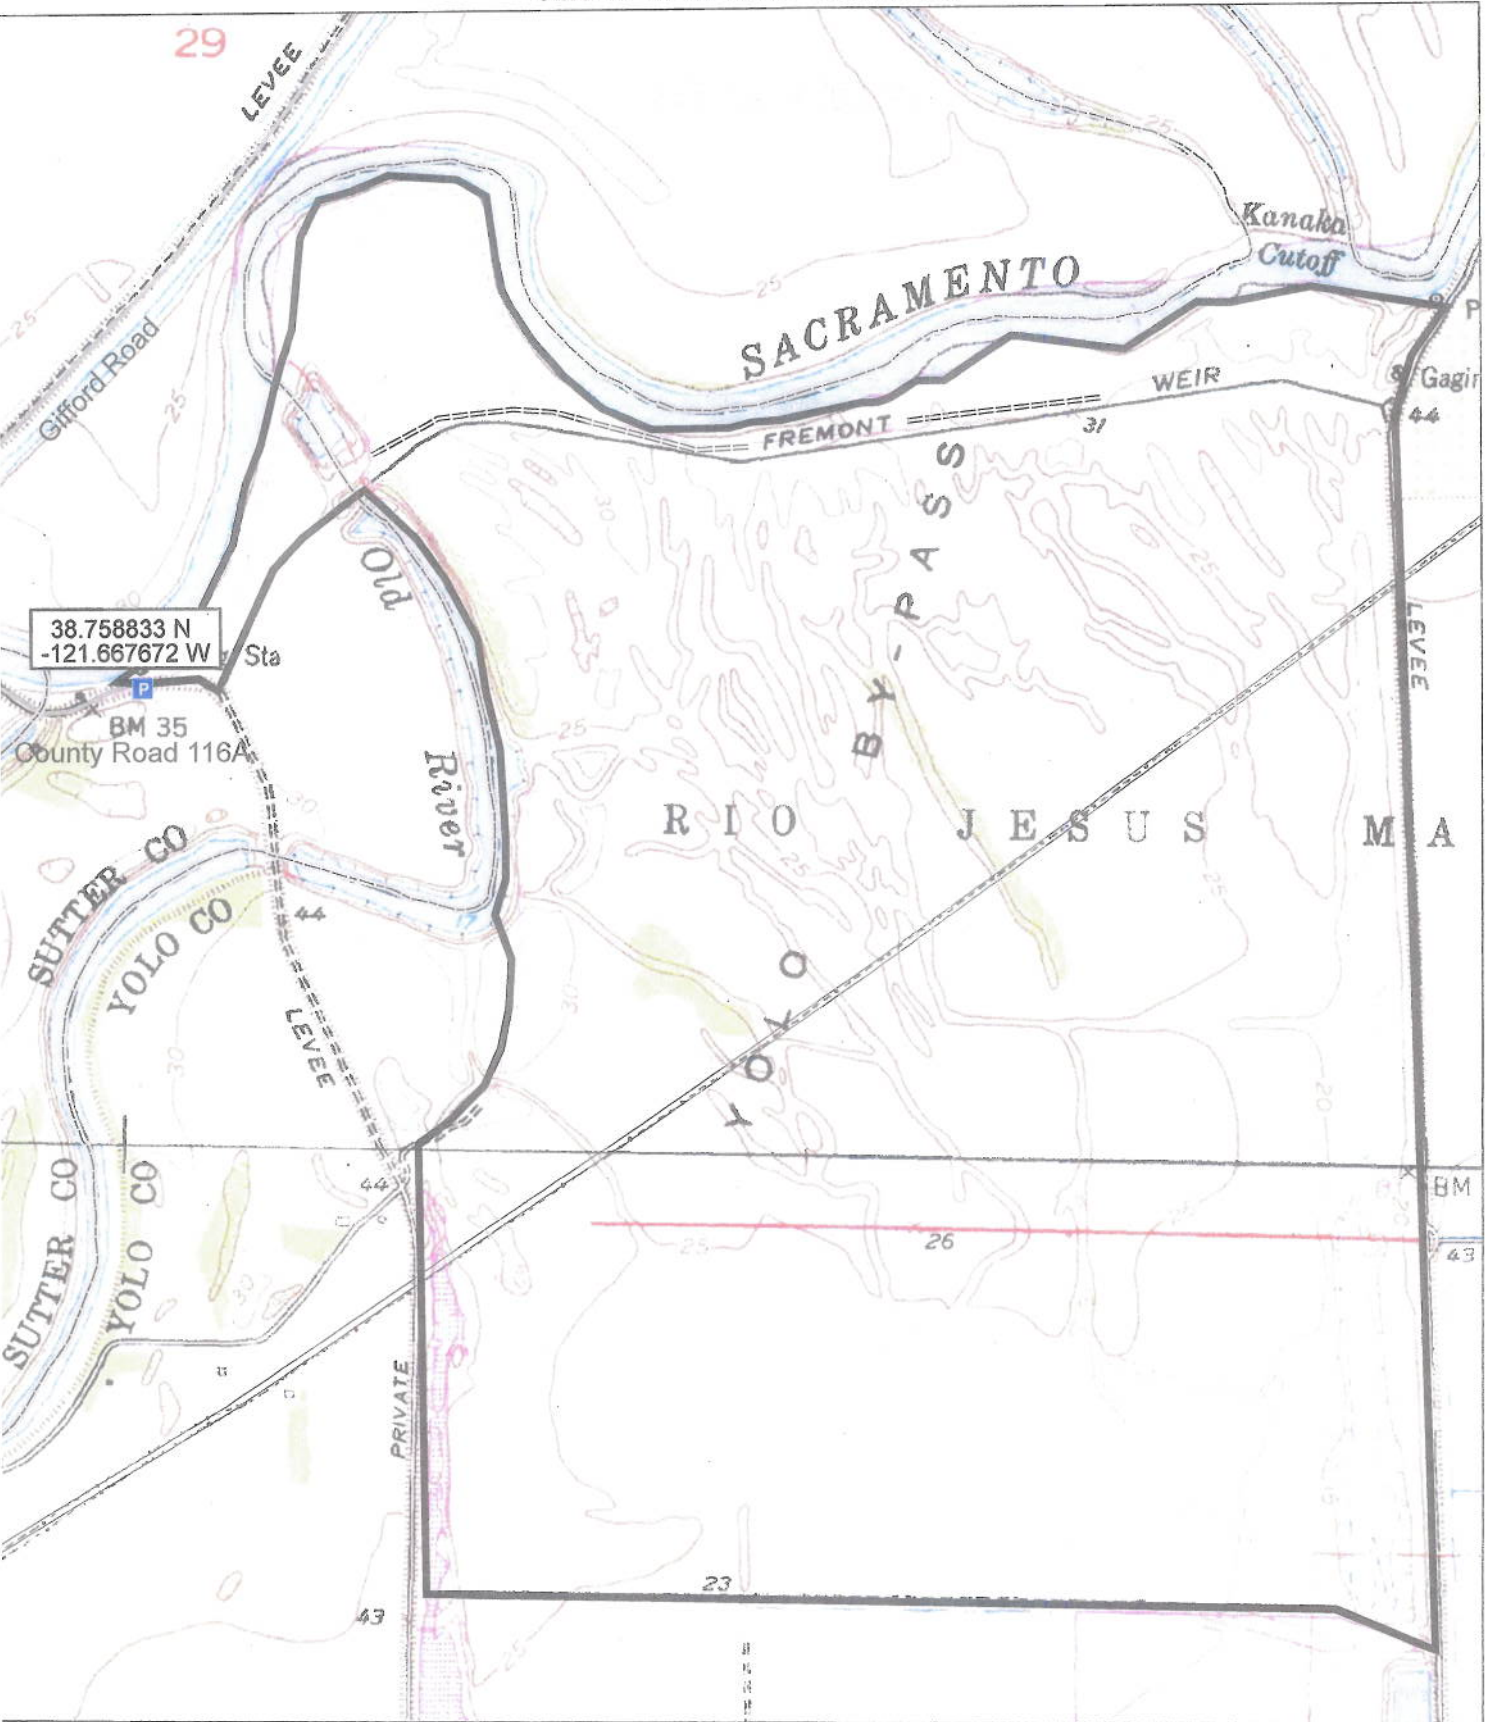

California Department of Fish and Game
 North Central Region
FREMONT WEIR WILDLIFE AREA
 Sutter and Yolo Counties

- Parking
- Transmission Towers
- Boundary
- County
- Local Roads

Topographic map 1:24 000